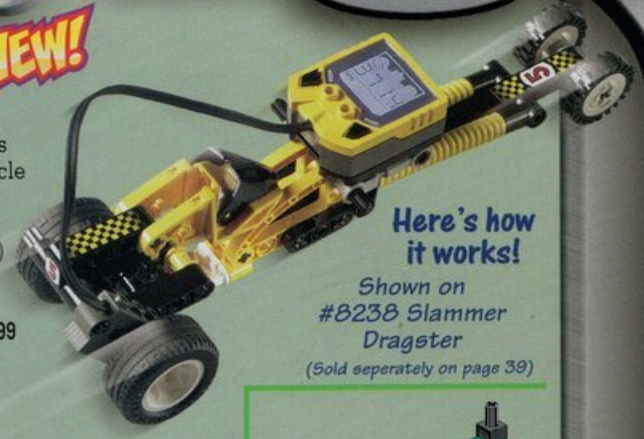

To Order Call: **1-800-453-4652** 24 Hours a day

All Accessories
LIMITED
QUANTITIES!
ORDER NOW!

CUSTOMIZATION CENTER

AGES 7+

A. Clock your high-speed races!

NEW!

Ever wonder how fast your vehicles can go? Attach this speed computer to any vehicle with an axle to measure:
 • Speed (MPH, KM/H, RPM)
 • Distance (feet, revolutions)
 • Time and more!
 Ages 7+. 28 pieces.
 #5206 Speed Computer \$19.99